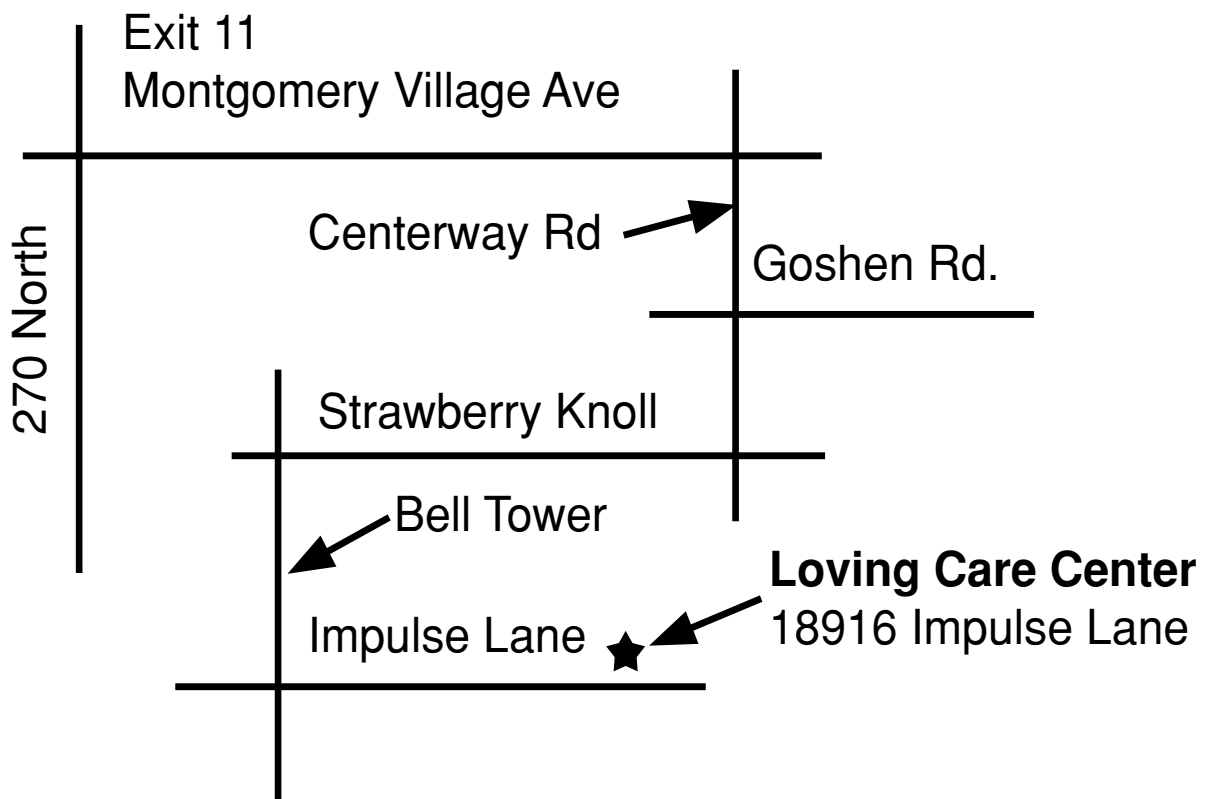

To Gaithersburg location: (301) 417-0955

Take 270 North to EXIT 11 (Montgomery Village Ave). Go 3 miles to CENTERWAY RD and make a right. Cross Goshen Ave. and go another 1/2 mile, make a right onto STRAWBERRY KNOLL. Go up the hill and make the next left onto BELL TOWER and an **immediate** left onto IMPULSE LANE. The Center is 2 blocks down on your left.

MAPS NOT TO SCALE